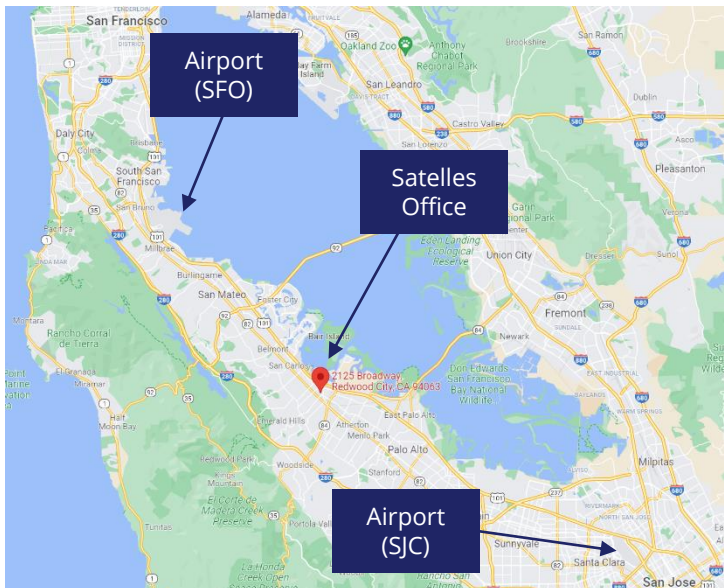

Redwood City, California

Office Location

Our office address is **2125 Broadway, Redwood City, CA 94063**. The building is situated in beautiful and thriving downtown Redwood City. We are very close to Highway 101 between San Francisco and San Jose. The front door to our suite is right on the sidewalk in front of our building, an easy drop-off spot for those arriving by taxi or ride share service.

Parking Information

An underground parking garage is available on site. The Jefferson Garage is located at **830 Jefferson Avenue, Redwood City, CA 94063**. Street parking is available and is metered on certain days and at specific times. Visit the Redwood City parking web page for complete details about parking in city lots and on the street (<https://www.redwoodcity.org/about-the-city/visiting/downtown-parking>).